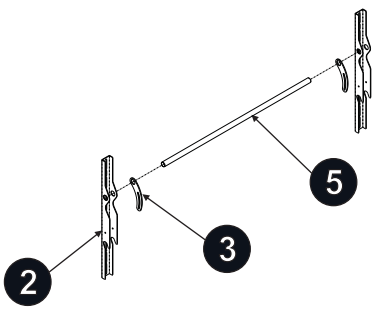

Universal LCD TV PDP Wall Mounts

Specification

***Strong loading up to 80 kgs
LCD TV, Plasma.**

Unit : mm

Function

MAIN PARTS

| ITEM | 1 | 2 | 3 | 4 | 5 | 6 | 7 |
|------|---|---|---|---|---|---|---|
| PART | | | | | | | |
| QTY | 2 | 2 | 2 | 2 | 2 | 2 | 4 |

PARTS FOR WALL BRACKETS

| ITEM | 8 | 9 |
|------|---|---|
| PART | | |
| QTY | 6 | 6 |

PARTS FOR TV BRACKETS

| ITEM | 10 | 6 | 11 | 7 | 12 | 13 | 14 | 15 | 16 | 17 | 18 |
|------|----|---|----|---|----|----|----|----|----|----|----|
| PART | | | | | | | | | | | |
| QTY | 4 | 4 | 4 | 4 | 4 | 4 | 4 | 4 | 4 | 8 | 8 |

Universal LCD TV PDP Wall Mounts

Installation

I. WARNING: TV Mounting Arms Must Be Level For Proper Installation.

| SELECT | If bolt is too long |
|-----------------|---------------------|
| 10+15+16 M4X30 | +17 |
| 6+16 M5X15 | +17 |
| 11+16 M5X30 | +17 |
| 7 M6X15 | +17 |
| 12 M6X30 | +17 |
| 13 M8X15 | +18 |
| 14 M8X40 | +18 |

II. Attention: the hole distance should be different with TV hole.

WOODEN WALL

8 X4

40-880

175

CONCRETE WALL

9 X4

40-880