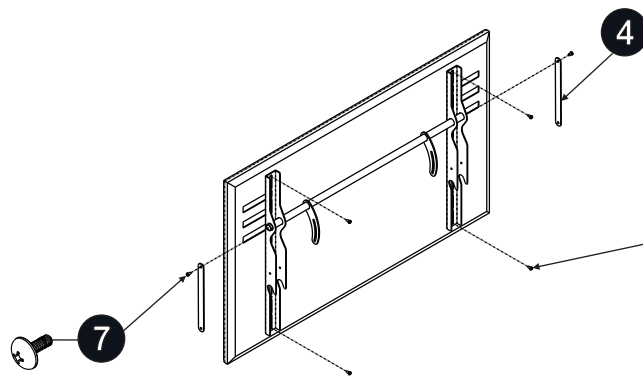

PARTS FOR WALL BRACKETS

| ITEM | 8 | 9 |
|------|---|---|
| PART | | |
| QTY | 6 | 6 |

PARTS FOR TV BRACKETS

| ITEM | 10 | 6 | 11 | 7 | 12 | 13 | 14 | 15 | 16 | 17 | 18 |
|------|----|---|----|---|----|----|----|----|----|----|----|
| PART | | | | | | | | | | | |
| QTY | 4 | 4 | 4 | 4 | 4 | 4 | 4 | 4 | 4 | 8 | 8 |

- Be aware of the specification as first page.**
- Please choose the thickness of solid wall over 50mm.**
- Please evaluate the wall material whether is suitable for installation.**
- Recommend several persons to hold the TV.**
- Unplug all the cables off the TV.**

Universal LCD TV PDP Wall Mounts

Installation

I. WARNING: TV Mounting Arms Must Be Level For Proper Installation.

| SELECT | If bolt is too long |
|-----------------|---------------------|
| 10+15+16 M4X30 | +17 |
| 6+16 M5X15 | +17 |
| 11+16 M5X30 | +17 |
| 7 M6X15 | +17 |
| 12 M6X30 | +17 |
| 13 M8X15 | +18 |
| 14 M8X40 | +18 |