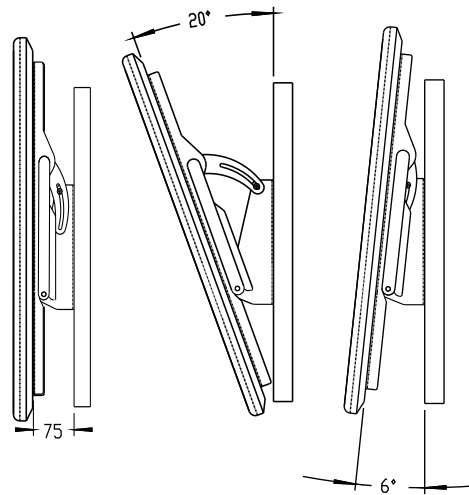

Universal LCD TV PDP Wall Mounts

Specification

***Strong loading up to 80 kgs
LCD TV, Plasma.**

Unit : mm

Function

MAIN PARTS

| ITEM | 1 | 2 | 3 | 4 | 5 | 6 | 7 |
|------|---|---|---|---|---|---|---|
| PART | | | | | | | |
| QTY | 2 | 2 | 2 | 2 | 2 | 2 | 4 |

PARTS FOR WALL BRACKETS

| ITEM | 8 | 9 |
|------|---|---|
| PART | | |
| QTY | 6 | 6 |

PARTS FOR TV BRACKETS

| ITEM | 10 | 6 | 11 | 7 | 12 | 13 | 14 | 15 | 16 | 17 | 18 |
|------|----|---|----|---|----|----|----|----|----|----|----|
| PART | | | | | | | | | | | |
| QTY | 4 | 4 | 4 | 4 | 4 | 4 | 4 | 4 | 4 | 8 | 8 |

II. Attention: the hole distance should be different with TV hole.

WOODEN WALL

8 X4

40-880

175

CONCRETE WALL

9 X4

40-880

175

6~10mm

III.