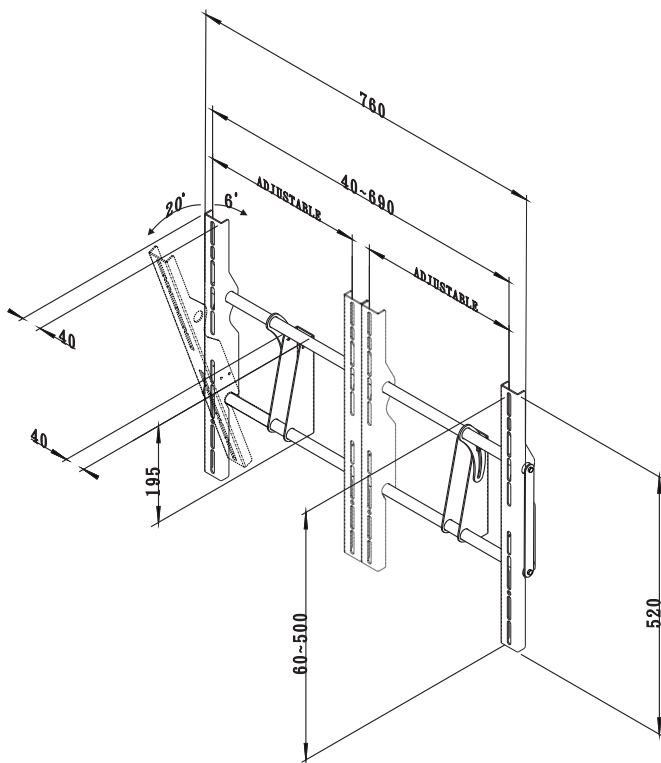

Universal LCD TV PDP Wall Mounts

Specification

***Strong loading up to 80 kgs
LCD TV, Plasma.**

Unit : mm

Function

MAIN PARTS

| ITEM | 1 | 2 | 3 | 4 | 5 | 6 | 7 |
|------|---|---|---|---|---|---|---|
| PART | | | | | | | |
| QTY | 2 | 2 | 2 | 2 | 2 | 2 | 4 |

PARTS FOR WALL BRACKETS

| ITEM | 8 | 9 |
|------|---|---|
| PART | | |
| QTY | 6 | 6 |

PARTS FOR TV BRACKETS

| ITEM | 10 | 6 | 11 | 7 | 12 | 13 | 14 | 15 | 16 | 17 | 18 |
|------|----|---|----|---|----|----|----|----|----|----|----|
| PART | | | | | | | | | | | |
| QTY | 4 | 4 | 4 | 4 | 4 | 4 | 4 | 4 | 4 | 8 | 8 |

II. Attention: the hole distance should be different with TV hole.

WOODEN WALL

8 X4

40-880

175

CONCRETE WALL

9 X4

40-880

175

6~10mm

III.