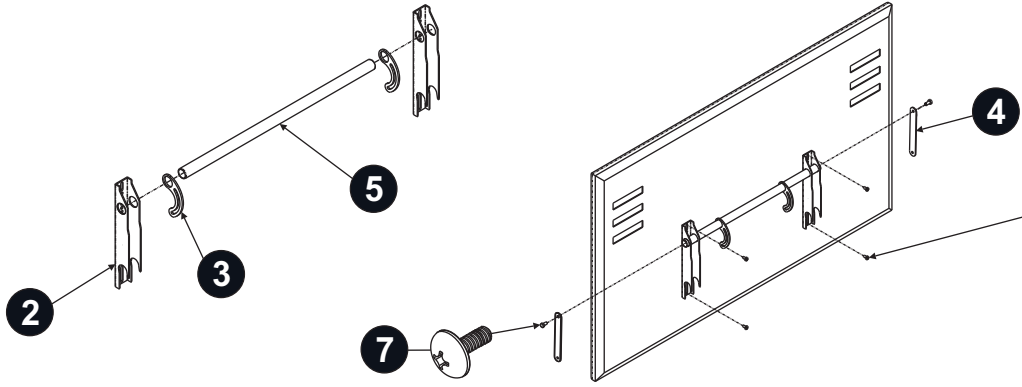

### PARTS FOR WALL BRACKETS

ITEM	11	12
PARTS		
QTY	6	4

- Beware of the specification as first page.
- Please choose the thickness of solid wall over 50mm.
- Please evaluate the wall material whether is suitable for installation.
- Recommend the other persons to hold the TV.
- Unplug all the cables off the TV.

## Installation

I.

SELECT	
8+10	M4X8
9+10	M4X12
6	M5X15
7	M6X15

II. Attention: the hole distance should be different with TV hole.

**WOODEN WALL**

11 X4

**CONCRETE WALL**

12 X4