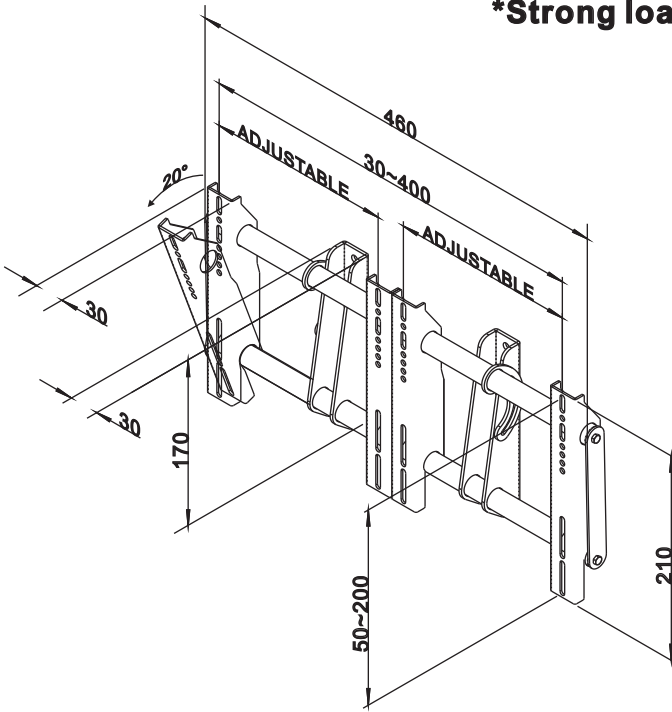

## Specification

**\*Strong loading up to 80 kgs LCD TV, Plasma.**

## Parts List