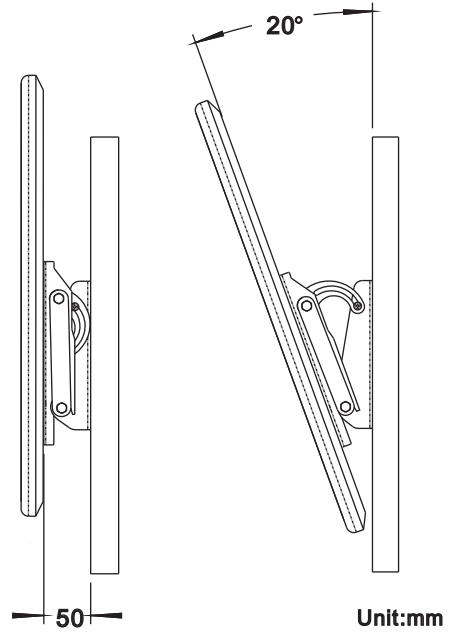

## Specification

**\*Strong loading up to 80 kgs LCD TV, Plasma.**

## Parts List

### MAIN PARTS

ITEM	1	2	3	4	5	6	7
PARTS							
QTY	2	2	2	2	2	2	4

## Installation

I.

SELECT	
8+10	M4X8
9+10	M4X12
6	M5X15
7	M6X15

II. Attention: the hole distance should be different with TV hole.

**WOODEN WALL**

11 X4

**CONCRETE WALL**

12 X4