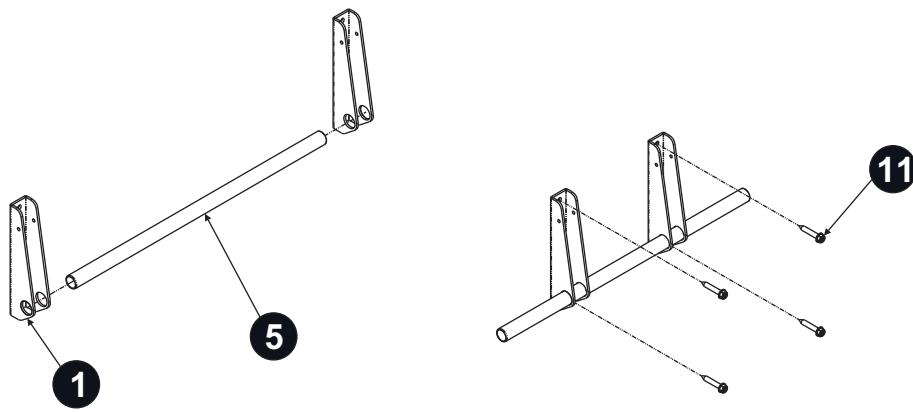

### PARTS FOR WALL BRACKETS

ITEM	11	12
PARTS		
QTY	6	4

- Beware of the specification as first page.
- Please choose the thickness of solid wall over 50mm.
- Please evaluate the wall material whether is suitable for installation.
- Recommend the other persons to hold the TV.
- Unplug all the cables off the TV.

## Installation

I.

SELECT	
8+10	M4X8
9+10	M4X12
6	M5X15
7	M6X15

II. Attention: the hole distance should be different with TV hole.

**WOODEN WALL**

11 X4

**CONCRETE WALL**

12 X4