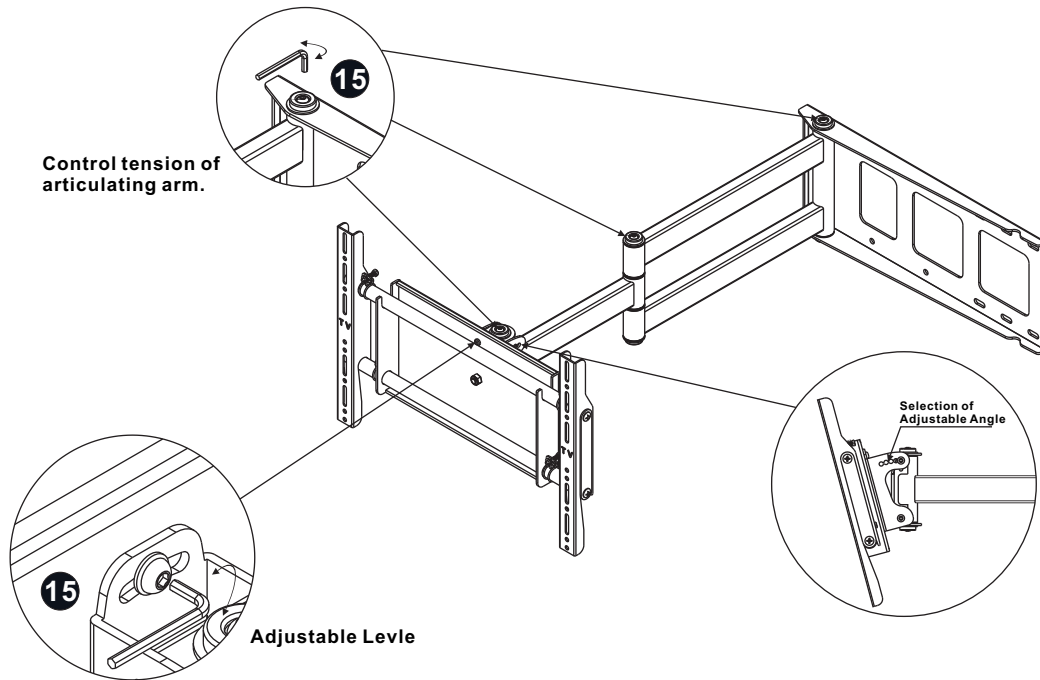

Universal LCD TV PDP Wall Mounts

***Strong loading up to 50 kgs
LCD TV, Plasma.**

Unit : mm

I. Wall side

III. Bracket side

Decide which case show as below according to item II

II. TV side

SELECT

Choose one case before installing TV side

How to prohibit sliding

5

MAIN PARTS

ITEM	1	2	3	4	5	6
PARTS						
QTY	1	2	2	2	4	4

PARTS FOR WALL BRACKETS

ITEM	7	8
PARTS		
QTY	7	7

PARTS FOR TV BRACKETS

ITEM	9	10	11	12	13	14	15
PARTS							
QTY	4	4	4	4	8	8	1

Adjustable method

-  **Beware of the specification as first page.**
-  **Please choose the thickness of solid wall over 50mm.**
-  **Please evaluate the desk material whether is suitable for installation.**
-  **Recommend the other persons to hold the TV.**
-  **Unplug all the cables off the TV.**