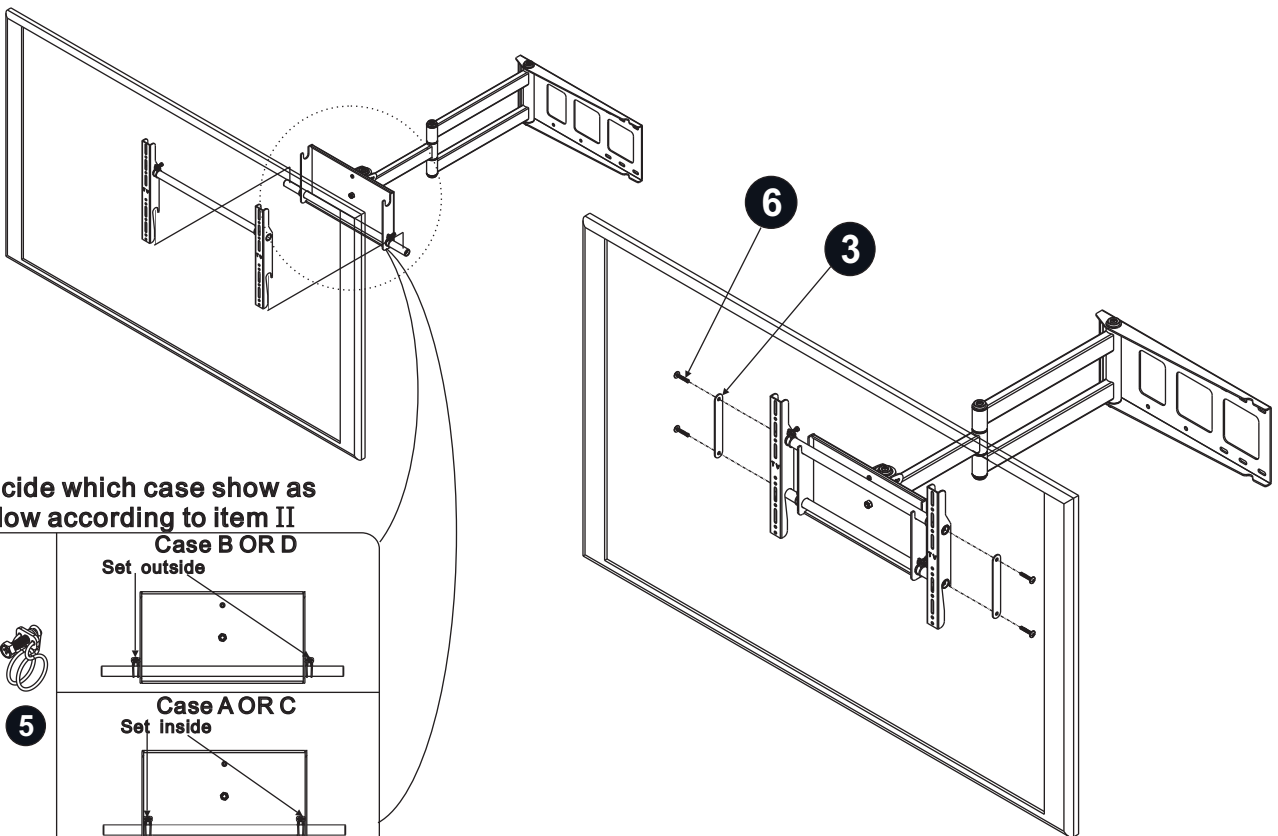

Universal LCD TV PDP Wall Mounts

***Strong loading up to 50 kgs
LCD TV, Plasma.**

Unit : mm

I. Wall side

III. Bracket side

Decide which case show as below according to item II

II. TV side

SELECT

Choose one case before installing TV side

How to prohibit sliding

5

MAIN PARTS

ITEM	1	2	3	4	5	6
PARTS						
QTY	1	2	2	2	4	4

PARTS FOR WALL BRACKETS

ITEM	7	8
PARTS		
QTY	7	7

PARTS FOR TV BRACKETS

ITEM	9	10	11	12	13	14	15
PARTS							
QTY	4	4	4	4	8	8	1

Adjustable method

-  **Beware of the specification as first page.**
-  **Please choose the thickness of solid wall over 50mm.**
-  **Please evaluate the desk material whether is suitable for installation.**
-  **Recommend the other persons to hold the TV.**
-  **Unplug all the cables off the TV.**