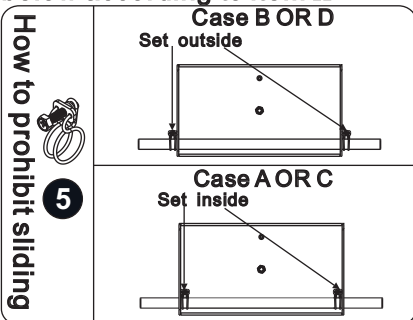

Universal LCD TV PDP Wall Mounts

***Strong loading up to 50 kgs
LCD TV, Plasma.**

Unit : mm

I. Wall side

III. Bracket side

Decide which case show as below according to item II

II. TV side

SELECT

Choose one case before installing TV side

How to prohibit sliding

5

MAIN PARTS

ITEM	1	2	3	4	5	6
PARTS						
QTY	1	2	2	2	4	4

PARTS FOR WALL BRACKETS

ITEM	7	8
PARTS		
QTY	7	7

PARTS FOR TV BRACKETS

ITEM	9	10	11	12	13	14	15
PARTS							
QTY	4	4	4	4	8	8	1

Adjustable method

-  **Beware of the specification as first page.**
-  **Please choose the thickness of solid wall over 50mm.**
-  **Please evaluate the desk material whether is suitable for installation.**
-  **Recommend the other persons to hold the TV.**
-  **Unplug all the cables off the TV.**