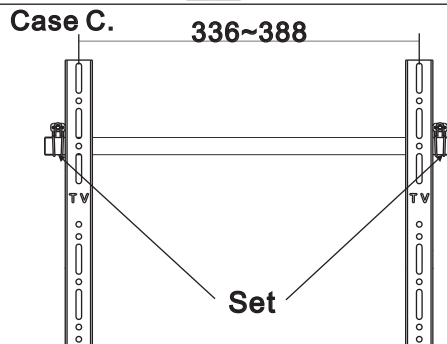

Universal LCD TV PDP Wall Mounts

***Strong loading up to 50 kgs
LCD TV, Plasma.**

Unit : mm

I. Wall side

III. Bracket side

Decide which case show as below according to item II

II. TV side

SELECT

Choose one case before installing TV side

How to prohibit sliding

5

MAIN PARTS

ITEM	1	2	3	4	5	6
PARTS						
QTY	1	2	2	2	4	4

PARTS FOR WALL BRACKETS

ITEM	7	8
PARTS		
QTY	7	7

PARTS FOR TV BRACKETS

ITEM	9	10	11	12	13	14	15
PARTS							
QTY	4	4	4	4	8	8	1

Adjustable method

-  **Beware of the specification as first page.**
-  **Please choose the thickness of solid wall over 50mm.**
-  **Please evaluate the desk material whether is suitable for installation.**
-  **Recommend the other persons to hold the TV.**
-  **Unplug all the cables off the TV.**