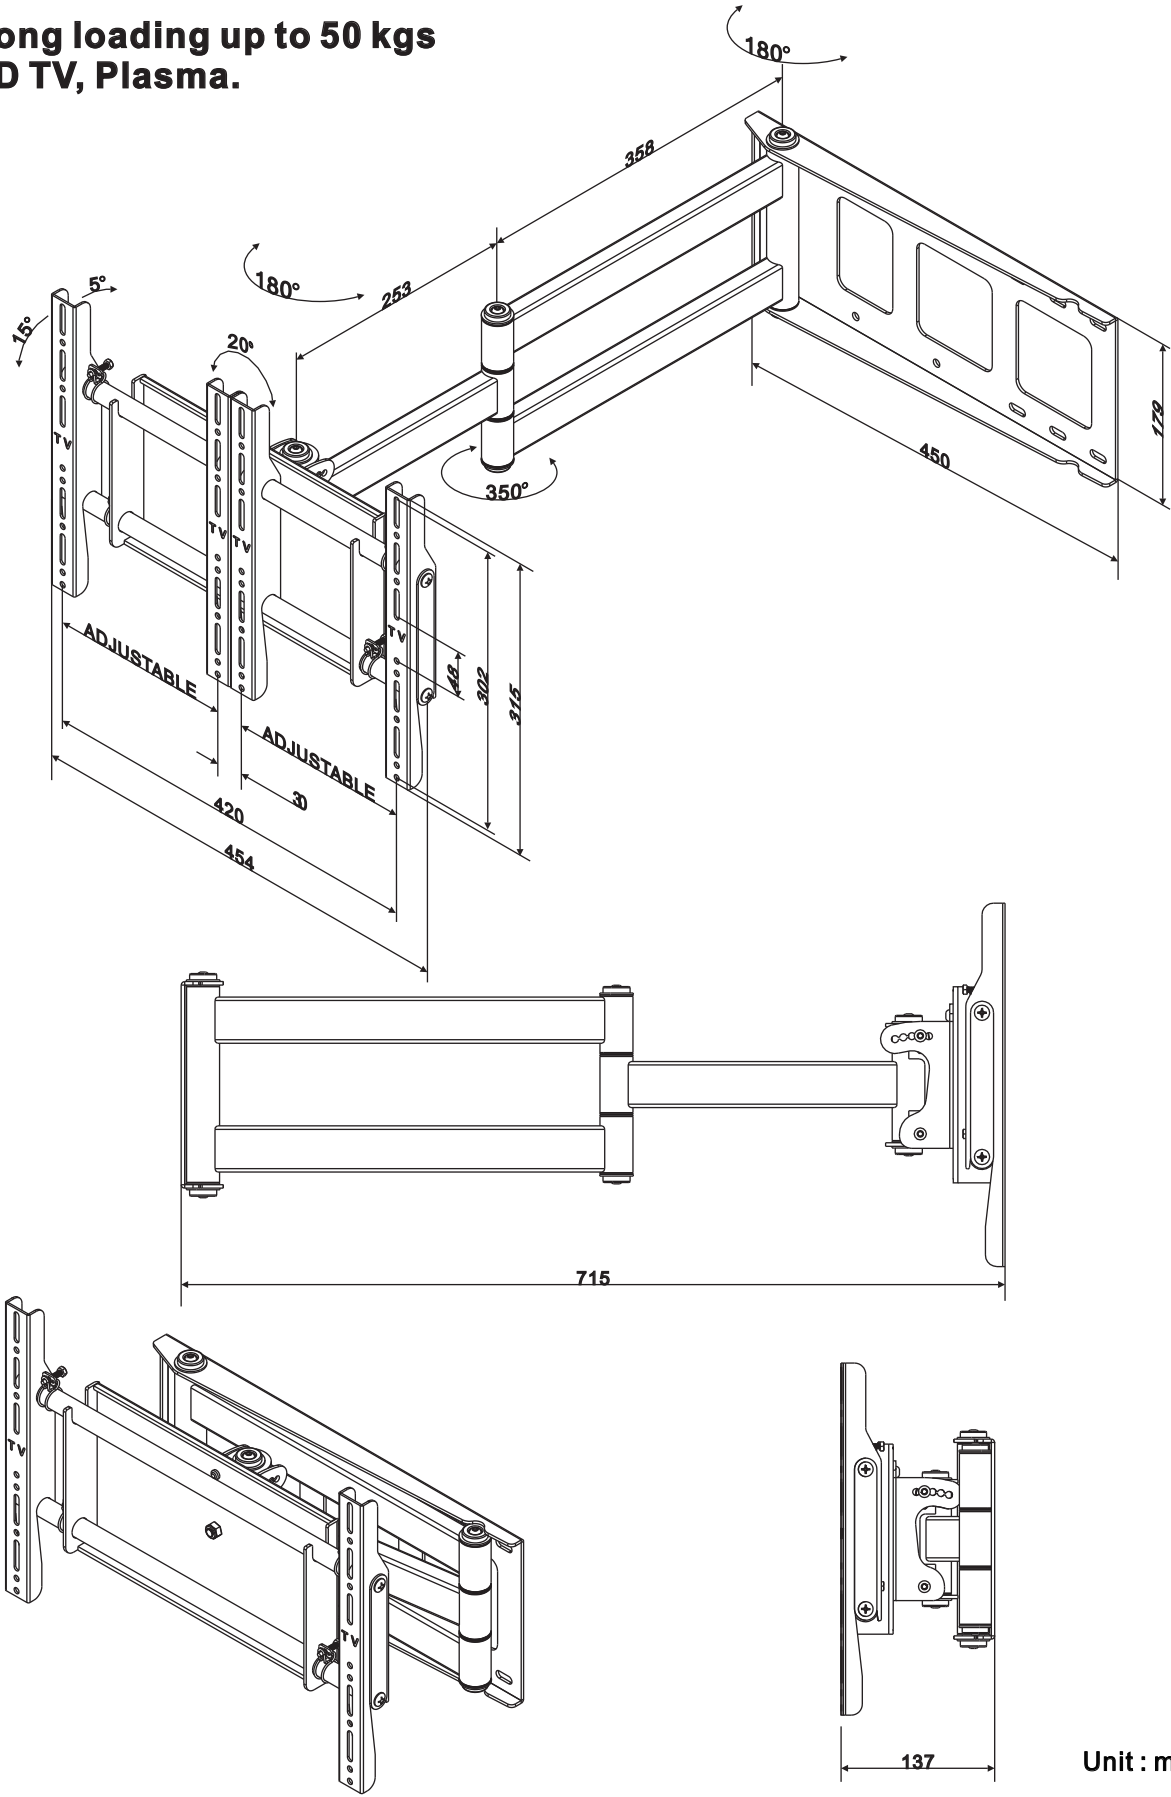

Universal LCD TV PDP Wall Mounts

***Strong loading up to 50 kgs
LCD TV, Plasma.**

Unit : mm

I. Wall side

III. Bracket side

Decide which case show as below according to item II

II. TV side

SELECT

Choose one case before installing TV side

How to prohibit sliding

5

MAIN PARTS

ITEM	1	2	3	4	5	6
PARTS						
QTY	1	2	2	2	4	4

PARTS FOR WALL BRACKETS

ITEM	7	8
PARTS		
QTY	7	7

PARTS FOR TV BRACKETS

ITEM	9	10	11	12	13	14	15
PARTS							
QTY	4	4	4	4	8	8	1

Adjustable method

-  **Beware of the specification as first page.**
-  **Please choose the thickness of solid wall over 50mm.**
-  **Please evaluate the desk material whether is suitable for installation.**
-  **Recommend the other persons to hold the TV.**
-  **Unplug all the cables off the TV.**