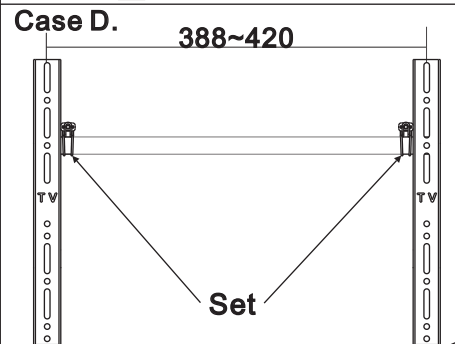

Universal LCD TV PDP Wall Mounts

***Strong loading up to 50 kgs
LCD TV, Plasma.**

Unit : mm

I. Wall side

III. Bracket side

Decide which case show as below according to item II

II. TV side

SELECT

Choose one case before installing TV side

How to prohibit sliding

5

MAIN PARTS

ITEM	1	2	3	4	5	6
PARTS						
QTY	1	2	2	2	4	4

PARTS FOR WALL BRACKETS

ITEM	7	8
PARTS		
QTY	7	7

PARTS FOR TV BRACKETS

ITEM	9	10	11	12	13	14	15
PARTS							
QTY	4	4	4	4	8	8	1

Adjustable method

-  **Beware of the specification as first page.**
-  **Please choose the thickness of solid wall over 50mm.**
-  **Please evaluate the desk material whether is suitable for installation.**
-  **Recommend the other persons to hold the TV.**
-  **Unplug all the cables off the TV.**