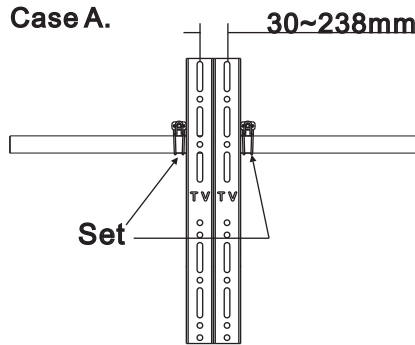

Universal LCD TV PDP Wall Mounts

***Strong loading up to 50 kgs
LCD TV, Plasma.**

Unit : mm

I. Wall side

III. Bracket side

Decide which case show as below according to item II

II. TV side

SELECT

Choose one case before installing TV side

How to prohibit sliding

5

MAIN PARTS

ITEM	1	2	3	4	5	6
PARTS						
QTY	1	2	2	2	4	4

PARTS FOR WALL BRACKETS

ITEM	7	8
PARTS		
QTY	7	7

PARTS FOR TV BRACKETS

ITEM	9	10	11	12	13	14	15
PARTS							
QTY	4	4	4	4	8	8	1

Adjustable method

-  **Beware of the specification as first page.**
-  **Please choose the thickness of solid wall over 50mm.**
-  **Please evaluate the desk material whether is suitable for installation.**
-  **Recommend the other persons to hold the TV.**
-  **Unplug all the cables off the TV.**