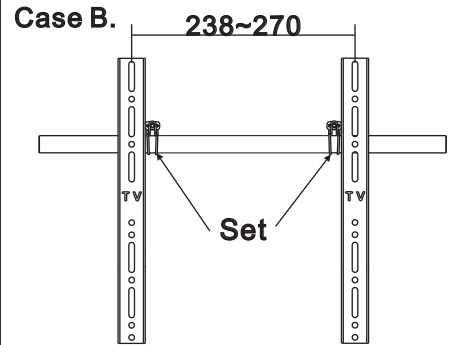

Universal LCD TV PDP Wall Mounts

***Strong loading up to 50 kgs
LCD TV, Plasma.**

Unit : mm

I. Wall side

III. Bracket side

Decide which case show as below according to item II

II. TV side

SELECT

Choose one case before installing TV side

How to prohibit sliding

5

MAIN PARTS

ITEM	1	2	3	4	5	6
PARTS						
QTY	1	2	2	2	4	4

PARTS FOR WALL BRACKETS

ITEM	7	8
PARTS		
QTY	7	7

PARTS FOR TV BRACKETS

ITEM	9	10	11	12	13	14	15
PARTS							
QTY	4	4	4	4	8	8	1

Adjustable method

-  **Beware of the specification as first page.**
-  **Please choose the thickness of solid wall over 50mm.**
-  **Please evaluate the desk material whether is suitable for installation.**
-  **Recommend the other persons to hold the TV.**
-  **Unplug all the cables off the TV.**