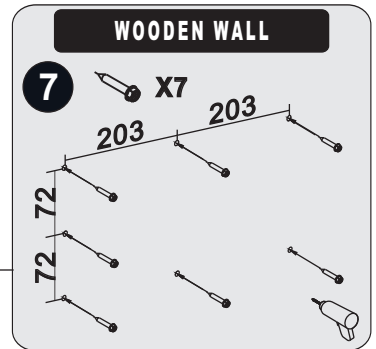

Universal LCD TV PDP Wall Mounts

***Strong loading up to 50 kgs
LCD TV, Plasma.**

Unit : mm

I. Wall side

III. Bracket side

Decide which case show as below according to item II

II. TV side

SELECT

Choose one case before installing TV side

How to prohibit sliding

5

MAIN PARTS

ITEM	1	2	3	4	5	6
PARTS						
QTY	1	2	2	2	4	4

PARTS FOR WALL BRACKETS

ITEM	7	8
PARTS		
QTY	7	7

PARTS FOR TV BRACKETS

ITEM	9	10	11	12	13	14	15
PARTS							
QTY	4	4	4	4	8	8	1

Adjustable method

-  **Beware of the specification as first page.**
-  **Please choose the thickness of solid wall over 50mm.**
-  **Please evaluate the desk material whether is suitable for installation.**
-  **Recommend the other persons to hold the TV.**
-  **Unplug all the cables off the TV.**