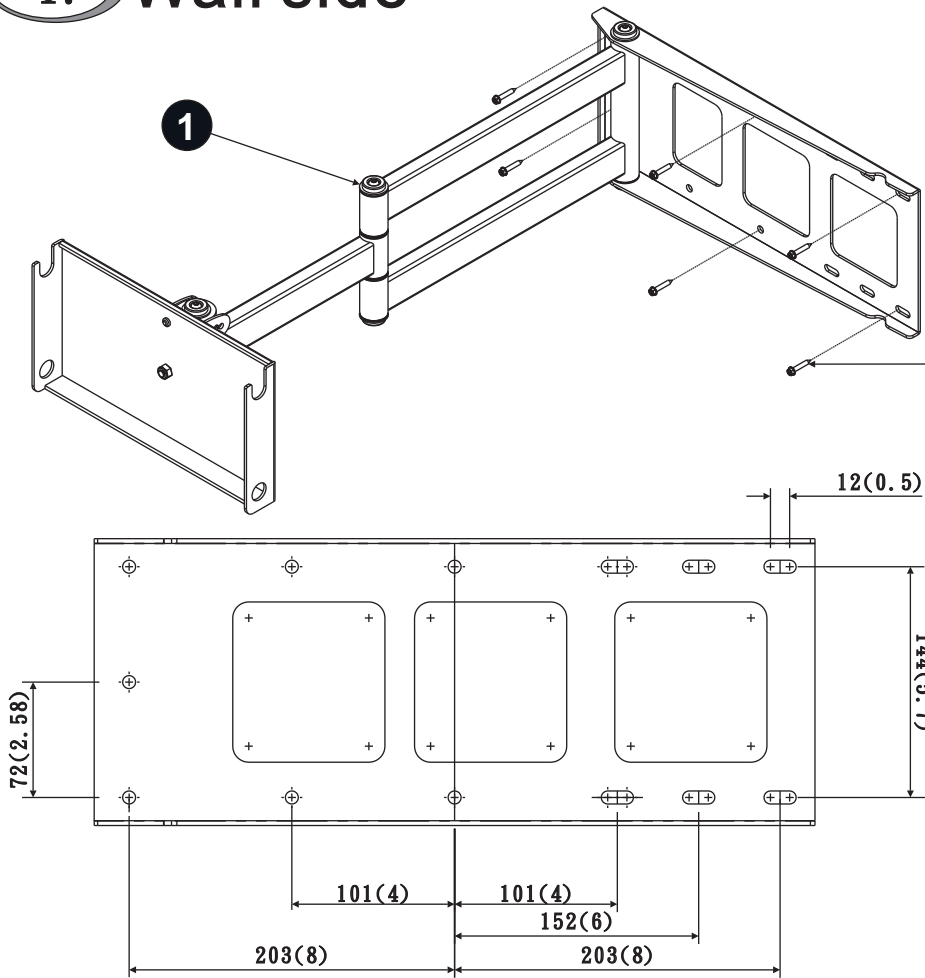

Universal LCD TV PDP Wall Mounts

***Strong loading up to 50 kgs
LCD TV, Plasma.**

Unit : mm

I. Wall side

III. Bracket side

Decide which case show as below according to item II

II. TV side

SELECT

Choose one case before installing TV side

How to prohibit sliding

5

MAIN PARTS

ITEM	1	2	3	4	5	6
PARTS						
QTY	1	2	2	2	4	4

PARTS FOR WALL BRACKETS

ITEM	7	8
PARTS		
QTY	7	7

PARTS FOR TV BRACKETS

ITEM	9	10	11	12	13	14	15
PARTS							
QTY	4	4	4	4	8	8	1

Adjustable method

-  **Beware of the specification as first page.**
-  **Please choose the thickness of solid wall over 50mm.**
-  **Please evaluate the desk material whether is suitable for installation.**
-  **Recommend the other persons to hold the TV.**
-  **Unplug all the cables off the TV.**