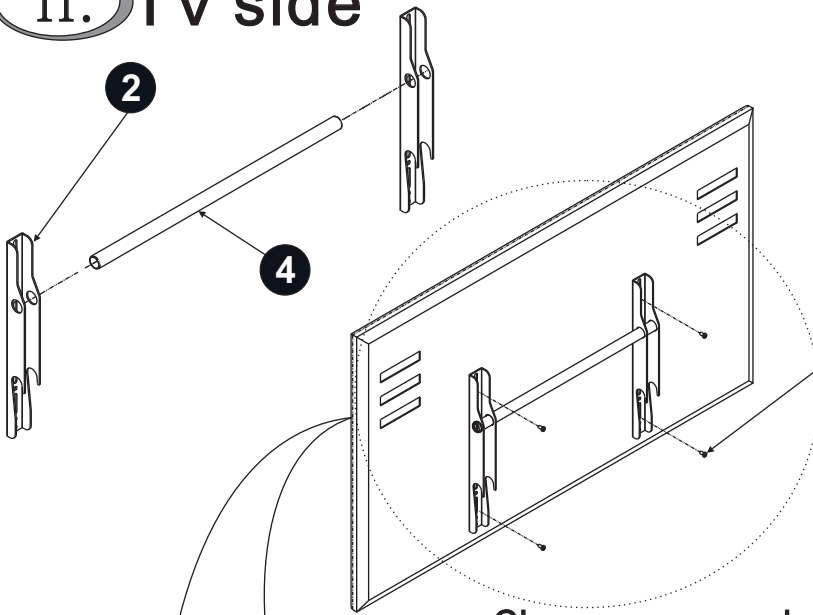

Universal LCD TV PDP Wall Mounts

***Strong loading up to 50 kgs
LCD TV, Plasma.**

Unit : mm

I. Wall side

III. Bracket side

Decide which case show as below according to item II

II. TV side

SELECT

Choose one case before installing TV side

How to prohibit sliding

5

MAIN PARTS

ITEM	1	2	3	4	5	6
PARTS						
QTY	1	2	2	2	4	4

PARTS FOR WALL BRACKETS

ITEM	7	8
PARTS		
QTY	7	7

PARTS FOR TV BRACKETS

ITEM	9	10	11	12	13	14	15
PARTS							
QTY	4	4	4	4	8	8	1

Adjustable method

-  **Beware of the specification as first page.**
-  **Please choose the thickness of solid wall over 50mm.**
-  **Please evaluate the desk material whether is suitable for installation.**
-  **Recommend the other persons to hold the TV.**
-  **Unplug all the cables off the TV.**