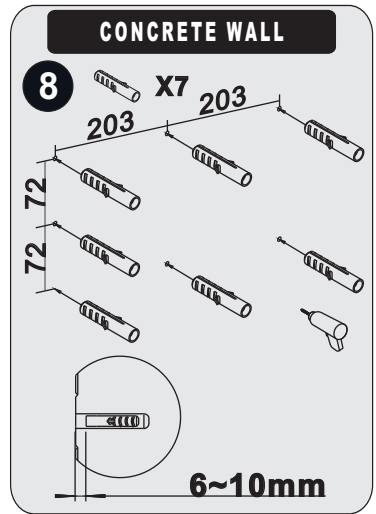

Universal LCD TV PDP Wall Mounts

***Strong loading up to 50 kgs
LCD TV, Plasma.**

Unit : mm

I. Wall side

III. Bracket side

Decide which case show as below according to item II

II. TV side

SELECT

Choose one case before installing TV side

How to prohibit sliding

5

MAIN PARTS

ITEM	1	2	3	4	5	6
PARTS						
QTY	1	2	2	2	4	4

PARTS FOR WALL BRACKETS

ITEM	7	8
PARTS		
QTY	7	7

PARTS FOR TV BRACKETS

ITEM	9	10	11	12	13	14	15
PARTS							
QTY	4	4	4	4	8	8	1

Adjustable method

-  **Beware of the specification as first page.**
-  **Please choose the thickness of solid wall over 50mm.**
-  **Please evaluate the desk material whether is suitable for installation.**
-  **Recommend the other persons to hold the TV.**
-  **Unplug all the cables off the TV.**