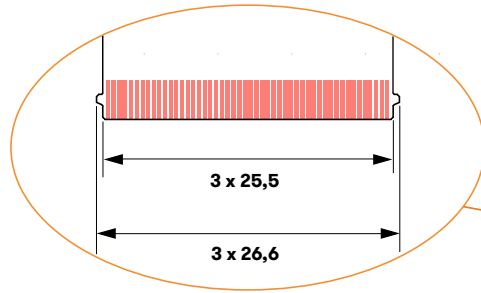

DISPLAX SKIN DUALTOUCH

FPC & TOUCH CONTROLLER

FPC - FLEX CONNECTOR DIMENSIONS -