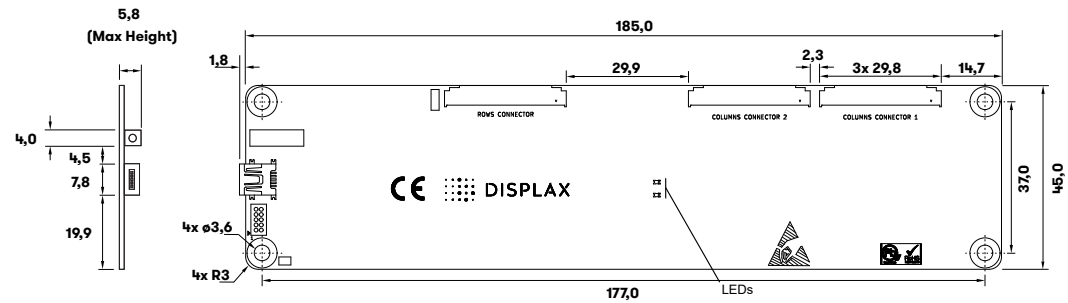

SPECIFICATION AND DESIGN SUBJECT TO CHANGE WITHOUT NOTICE	Title: DISPLAX SKIN DUALTOUCH Standard Drawings			
	Material: SKIN - Polymer foil PCB - Fiberglass board FLEX CABLE - Polyester film	Date: 2020/09/02		
	Projection: Third Angle Projection	Drawn by: DISPLAX	Dimensions: Standard sizes (mm) All other dimensions in millimeters	
		Tolerance: Foil: +/- 1mm FPC: +/- 0,1mm	Drawing not to scale	
			Document code: MKT.157.26	Sheet 2 of 3

DISPLAX SKIN DUALTOUCH

FPC & TOUCH CONTROLLER

FPC - FLEX CONNECTOR DIMENSIONS -

TOUCH CONTROLLER DIMENSIONS

Screw diameter: M3 or M3.5

© DISPLAX. All Rights Reserved
 The drawing and information here are property of DISPLAX and must be kept confidential.
 It shall not be copied or given to any third party without written permission from DISPLAX.
 For more information www.displax.com

SPECIFICATION AND DESIGN SUBJECT TO CHANGE WITHOUT NOTICE	Title: DISPLAX SKIN DUALTOUCH Standard Drawings		
	Material: SKIN - Polymer foil PCB - Fiberglass board FLEX CABLE - Polyester film	Date: 2020/09/02	
	Projection: Third Angle Projection 	Drawn by: DISPLAX	
	Dimensions: Standard sizes (mm) All other dimensions in millimeters Tolerance: Foil: +/- 1mm FPC: +/- 0,1mm	Drawing not to scale	Document code: MKT.157.26