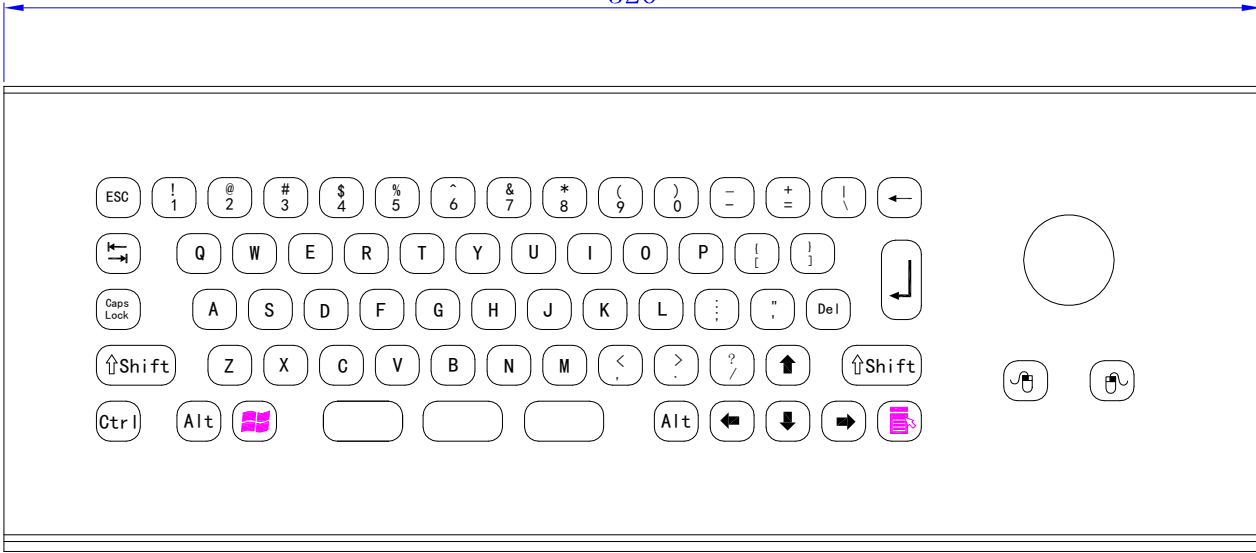

REVISIONS				
ZONE	REV	DESCRIPTION	DATE	APPROVED

320

118.2

2.5

39.6

Model : **KY-PC-MINI-T-Desk**

Macroservice,S.A.

SIZE	FSCM NO.	DWG NO.		REV
SCALE			SHEET	