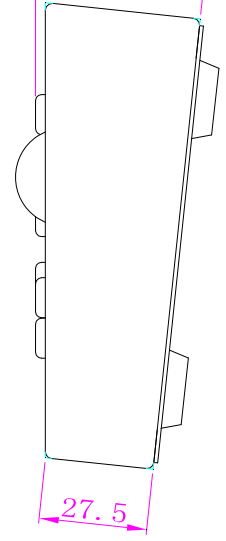

REVISIONS				
ZONE	REV	DESCRIPTION	DATE	APPROVED

320

118.2

2.5

39.6

Model : **KY-PC-MINI-T-Desk**

Macroservice,S.A.

SIZE	FSCM NO.	DWG NO.		REV
SCALE			SHEET	