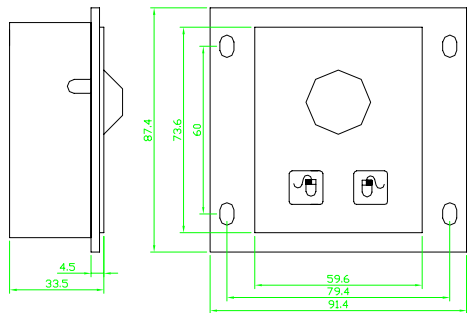

REVISIONS				
ZONE	REV	DESCRIPTION	DATE	APPROVED

	Model : KY-TB-25G			
	Macroservice, S. A.			
SIZE	FSCM NO.	DWG NO.	REV	
SCALE	SHEET			