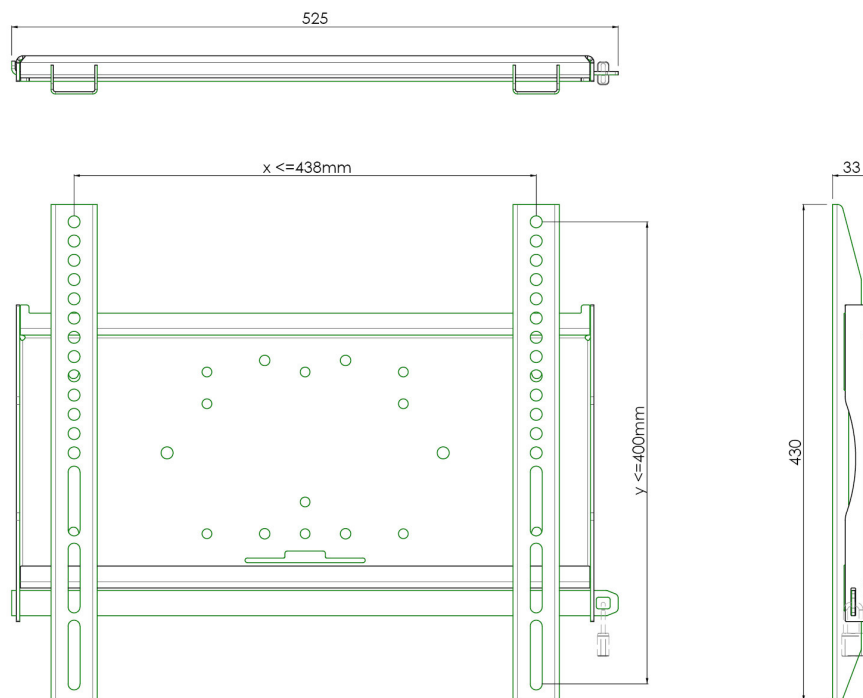

Universal wall mount

052.1000 Universal wall mount: max. 438 x 400 mm, 125 kg

All universal wall mounts are VESA compatible. Besides wall mounting, all our wall mounts can be used for ceiling mounting in combination with a tube set, and directly fastened to the stands thanks to its 170 x 140 mm mounting pattern. The mounts include fastening material, to secure the mount to the display. Furthermore they include a safety bar or fixation, offering you protection from theft; a padlock is to be added separately.

Universal wall mount

Features

Weight: 5.20 kg

Colour: Black

Maximum load: 125 kg

Screen position: Landscape

Type bracket/interface: Universal

Range bracket/interface: Max. 438 x 400 mm

Mounting system: 170 x 140 mm

COMPATIBLE WITH:
VESA 75x75
VESA 100x100
VESA 200x100
VESA 200x200
VESA 300x200
VESA 300x300
VESA 400x200
VESA 400x300
VESA 400x400