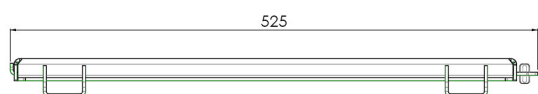

### Features

**Weight:** 6.60 kg

**Colour:** Black

**Maximum load:** 125 kg

**Screen position:** Portrait

**Type bracket/interface:** Universal

**Range bracket/interface:** Max. 436 x 600 mm

**Mounting system:** 170 x 140 mm

COMPATIBLE WITH:  
VESA 75x75  
VESA 100x100  
VESA 200x100  
VESA 200x200  
VESA 300x200  
VESA 300x300  
VESA 400x200  
VESA 400x300  
VESA 400x400  
VESA 400x600