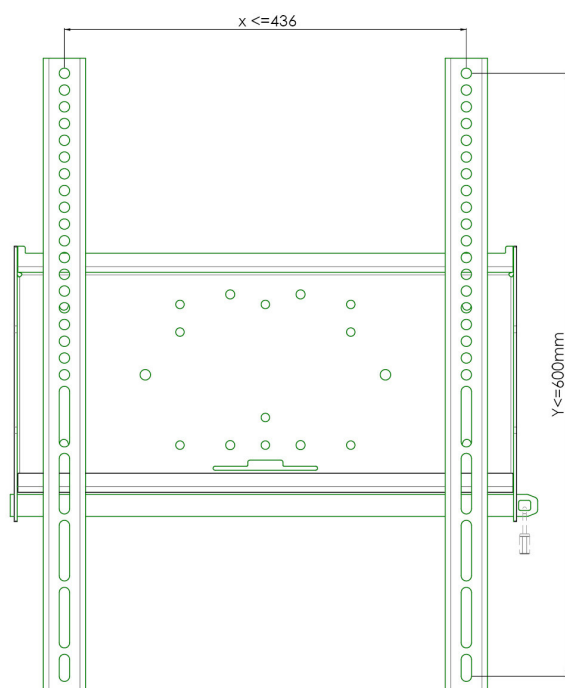

### **052.1010** Universal portrait wall mount: max. 436 x 600 mm, 125 kg

All universal wall mounts are VESA compatible. Besides wall mounting, all our wall mounts can be used for ceiling mounting in combination with a tube set, and directly fastened to the stands thanks to its 170 x 140 mm mounting pattern. The mounts include fastening material, to secure the mount to the display. Furthermore they include a safety bar or fixation, offering you protection from theft; a padlock is to be added separately.

### Features

**Weight:** 6.60 kg

**Colour:** Black

**Maximum load:** 125 kg

**Screen position:** Portrait

**Type bracket/interface:** Universal

**Range bracket/interface:** Max. 436 x 600 mm

**Mounting system:** 170 x 140 mm

COMPATIBLE WITH:  
VESA 75x75  
VESA 100x100  
VESA 200x100  
VESA 200x200  
VESA 300x200  
VESA 300x300  
VESA 400x200  
VESA 400x300  
VESA 400x400  
VESA 400x600