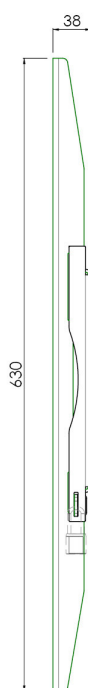

### **052.1010** Universal portrait wall mount: max. 436 x 600 mm, 125 kg

All universal wall mounts are VESA compatible. Besides wall mounting, all our wall mounts can be used for ceiling mounting in combination with a tube set, and directly fastened to the stands thanks to its 170 x 140 mm mounting pattern. The mounts include fastening material, to secure the mount to the display. Furthermore they include a safety bar or fixation, offering you protection from theft; a padlock is to be added separately.

### Features

**Weight:** 6.60 kg

**Colour:** Black

**Maximum load:** 125 kg

**Screen position:** Portrait

**Type bracket/interface:** Universal

**Range bracket/interface:** Max. 436 x 600 mm

**Mounting system:** 170 x 140 mm

COMPATIBLE WITH:  
VESA 75x75  
VESA 100x100  
VESA 200x100  
VESA 200x200  
VESA 300x200  
VESA 300x300  
VESA 400x200  
VESA 400x300  
VESA 400x400  
VESA 400x600