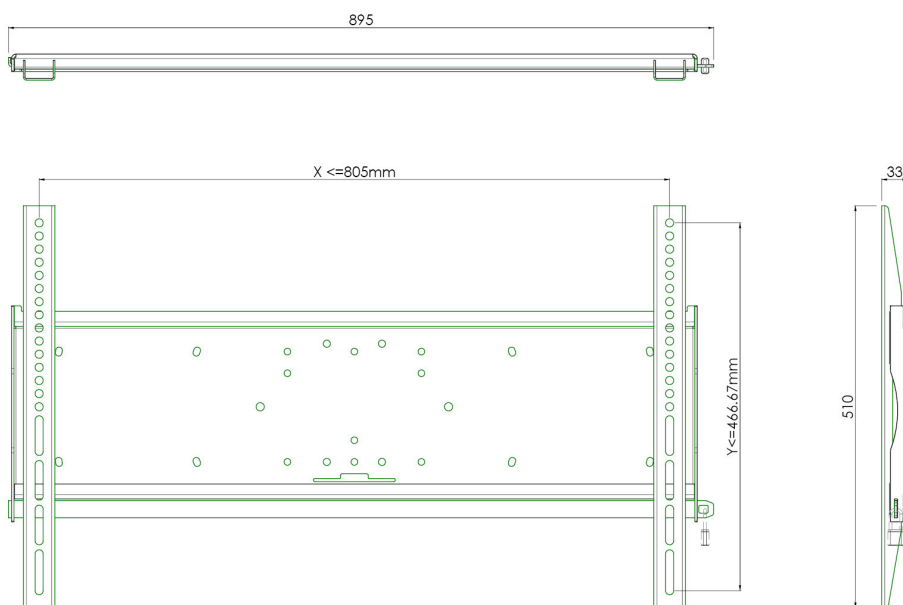

Universal wall mount

052.2000 Universal wall mount: max. 805 x 466 mm, 125 kg

All universal wall mounts are VESA compatible. Besides wall mounting, all our wall mounts can be used for ceiling mounting in combination with a tube set, and directly fastened to the stands thanks to its 170 x 140 mm mounting pattern. The mounts include fastening material, to secure the mount to the display. Furthermore they include a safety bar or fixation, offering you protection from theft; a padlock is to be added separately.

Universal wall mount

Features

Weight: 8.20 kg

Colour: Black

Maximum load: 125 kg

Screen position: Landscape

Type bracket/interface: Universal

Range bracket/interface: Max. 805 x 466 mm

Mounting system: 170 x 140 mm

COMPATIBLE WITH:
VES A 75x75
VES A 100x100
VES A 200x100
VES A 200x200
VES A 300x200
VES A 300x300
VES A 400x200
VES A 400x300
VES A 400x400
VES A 600x400
VES A 800x400