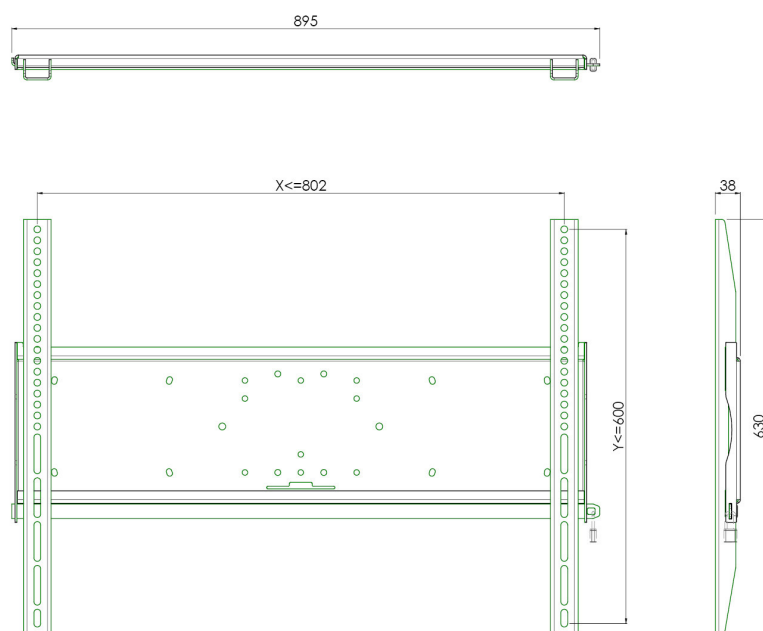

Universal wall mount

052.2010 Universal wall mount: max. 805 x 600mm (LxW), 125 kg

All universal wall mounts are VESA compatible. Besides wall mounting, all our wall mounts can be used for ceiling mounting in combination with a tube set, and directly fastened to the stands thanks to its 170 x 140 mm mounting pattern. The mounts include fastening material, to secure the mount to the display. Furthermore they include a safety bar or fixation, offering you protection from theft; a padlock is to be added separately.

Universal wall mount

Features

Weight: 9.00 kg

Colour: Black

Maximum load: 125 kg

Screen position: Landscape

Type bracket/interface: Universal

Range bracket/interface: Max. 802 x 600 mm

Mounting system: 170 x 140 mm

COMPATIBLE WITH:
VESA 75x75
VESA 100x100
VESA 200x100
VESA 200x200
VESA 300x200
VESA 300x300
VESA 400x200
VESA 400x300
VESA 400x400
VESA 600x400
VESA 600x600
VESA 800x400
VESA 800x600