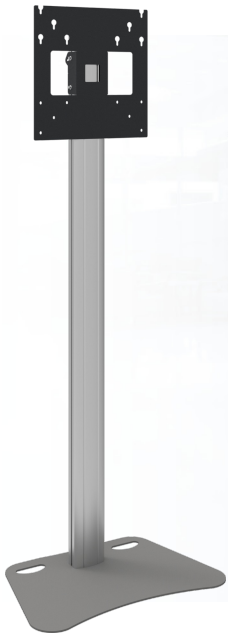

Stand (Light Series) incl. bracket

062.8244 Stand (Light Series) incl. bracket max. VESA 400 for flat panels max. 55 inch, 30 kg

The SmartMetals light series stands are especially suitable for mounting light weight displays. The solutions are of identical quality as you are used from SmartMetals, but lightweight and especially developed for mounting lighter displays. For permanent installation this results in a complete set; consisting of a base plate, column and interface for your display.

We have several accessories available as a laptop support and an expansion set to VESA 600-400. At this moment to be used especially for portrait, but we will soon introduce an improved set also for landscape use.

Stand (Light Series) incl. bracket

Features

Maximum length: 1839 mm (centre screen)

Weight: 24.50 kg

Colour: Dark grey, Aluminium

Maximum load: 30 kg

Screen position: Landscape, Portrait

Inch range: max. 55 inch

Mobile / fixed: Fixed

Bracket/interface: Included

Type bracket/interface: VESA

Range bracket/interface: VESA 200, 300, 400 - 200, 400

Cable duct: 35 x 15 mm